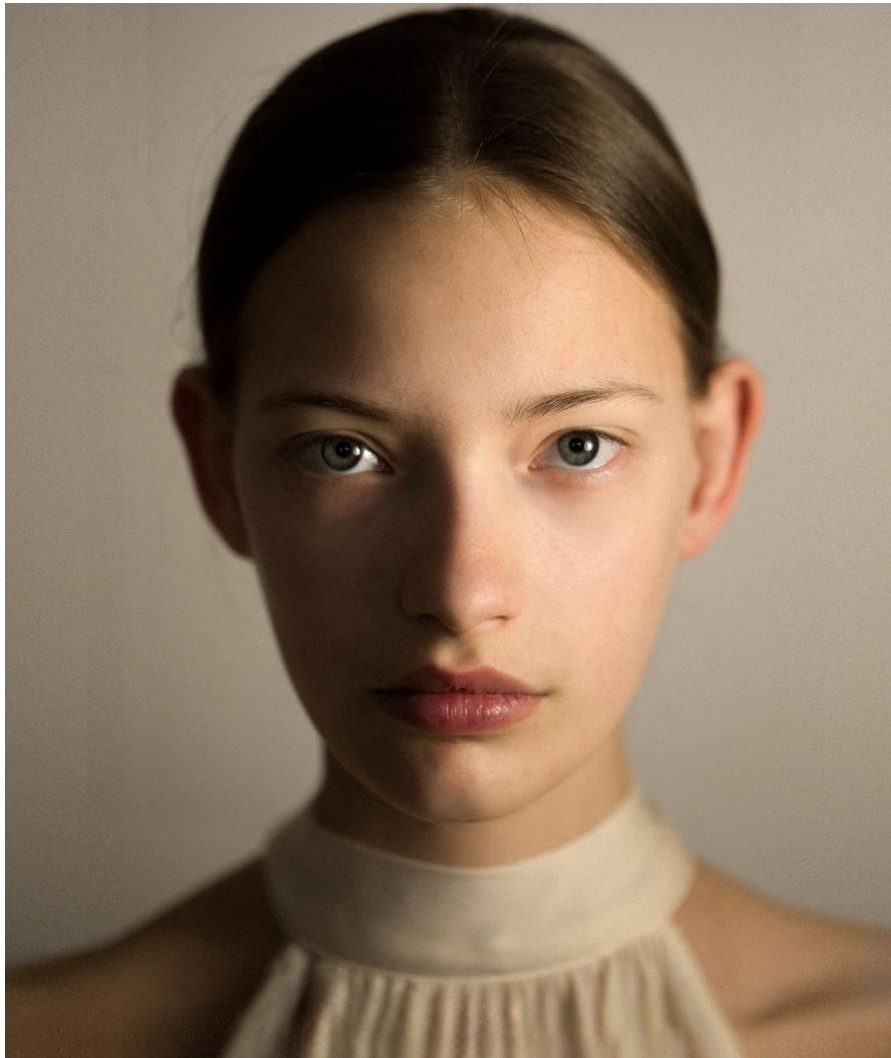

AL MODELS

캐시
CATHY
Netherlands | 7/5-8/23

Height 176

Size 29.5-24-34

Shoes 255

Earring X

Tattoo X

Underwear/Swimwear X / X

Eyes Blue Gray

Hair Dark Blond