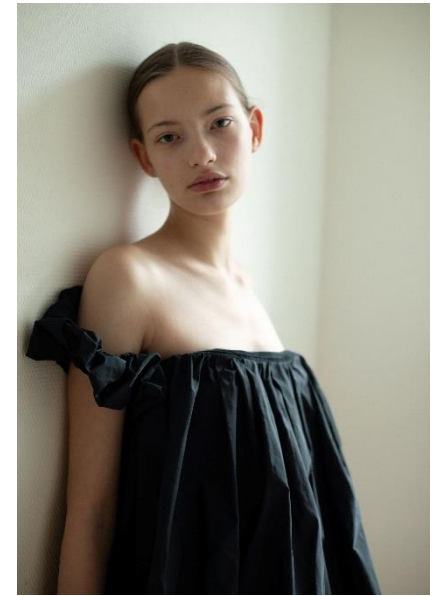

AL MODELS

캐시
CATHY
Netherlands | 7/5-8/23

Height 176

Size 29.5-24-34

Shoes 255

Earring X

Tattoo X

Underwear/Swimwear X / X

Eyes Blue Gray

Hair Dark Blond