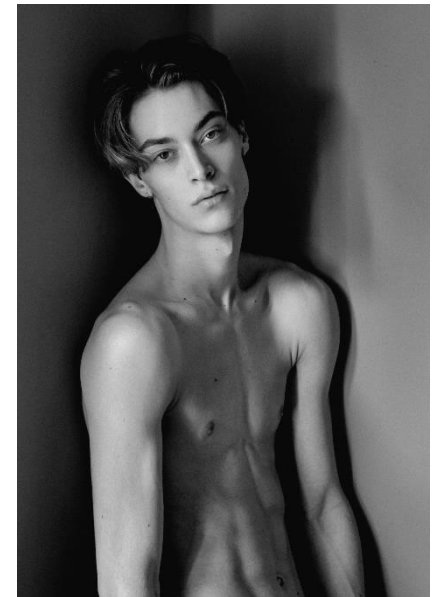

# AL MODELS

카즈  
CAZ

Canada | 7/8-10/4

Height 182.5

Size 33-29-35

Shoes 280

Earring L:2 R:2

Tattoo X

Underwear/Swimwear O / O

Eyes Brown

Hair Light Brown