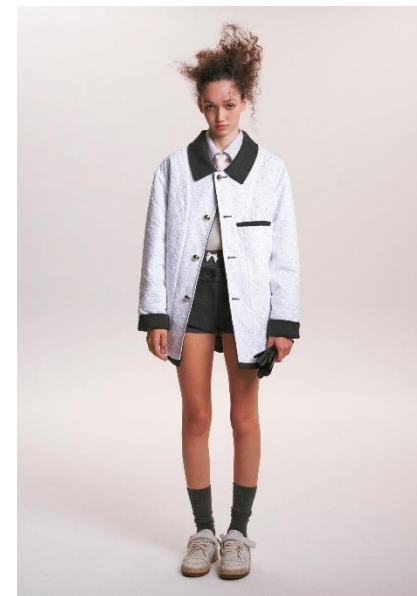

AL MODELS

카라B
CARA B
England | 7/17-10/14

Height 173.5
Size 29-21-33
Shoes 250-255

Earring X
Tattoo X
Underwear/Swimwear O / O

Eyes Hazel
Hair Dark Brown