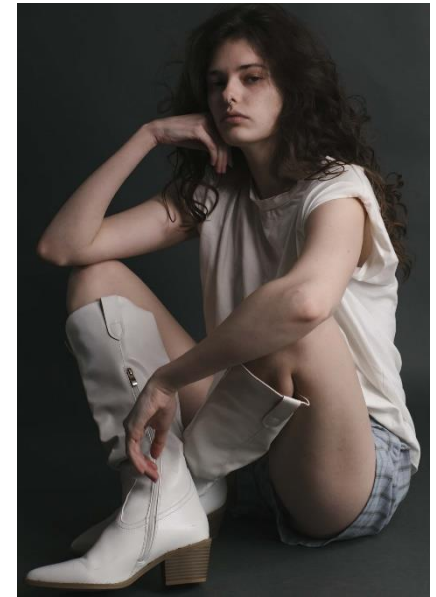

AL MODELS

조 이 W
ZOE W
USA | 6/5-8/31

Height 173.5
Size 30-24-35
Shoes 250

Earring L:1 R:1
Tattoo X
Underwear/Swimwear O / O

Eyes Blue Green
Hair Brown