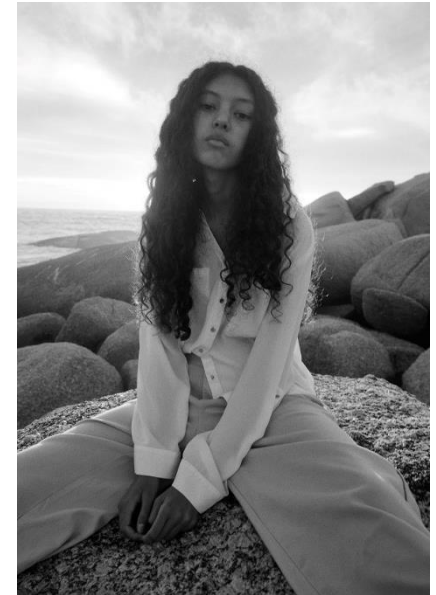

AL MODELS

제 나

JENNA

South Africa | 7/19-10/15

Height 172

Size 30-22.5-34

Shoes 240

Earring L1: R:1

Tattoo X

Underwear/Swimwear X / O

Eyes Brown

Hair Dark brown