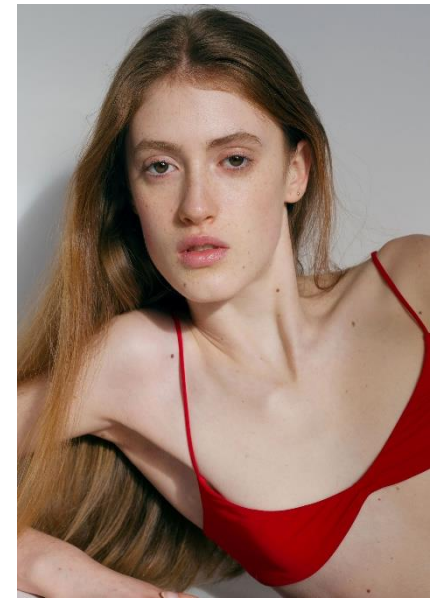

AL MODELS

에밀리아T
EMILIA T
Poland | 7/16-9/13

Height 175.5

Size 30.5-23-35

Shoes 245-250

Earring L:2 R:1

Tattoo X

Underwear/Swimwear X / O

Eyes Brown

Hair Red Brown