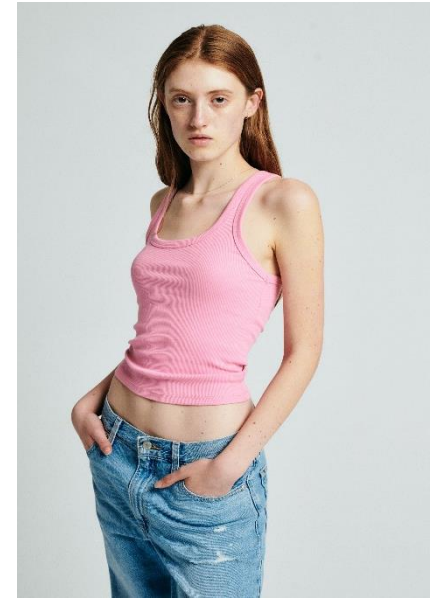

AL MODELS

에밀리아T
EMILIA T
Poland | 7/16-9/13

Height 175.5

Size 30.5-23-35

Shoes 245-250

Earring L:2 R:1

Tattoo X

Underwear/Swimwear X / O

Eyes Brown

Hair Red Brown