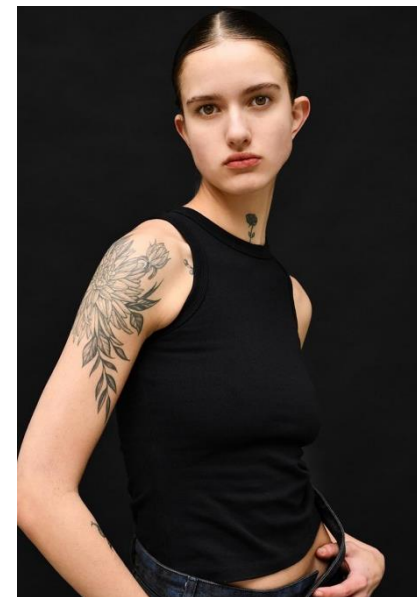

# AL MODELS

산느  
**SANNE**  
Netherlands | 8/7-10/5

**Height** 176

**Size** 31-23.5-35

**Shoes** 245

**Earring** L:1 R:1

**Tattoo** O

**Underwear/Swimwear** O / O

**Eyes** Light Brown

**Hair** Dark Brown