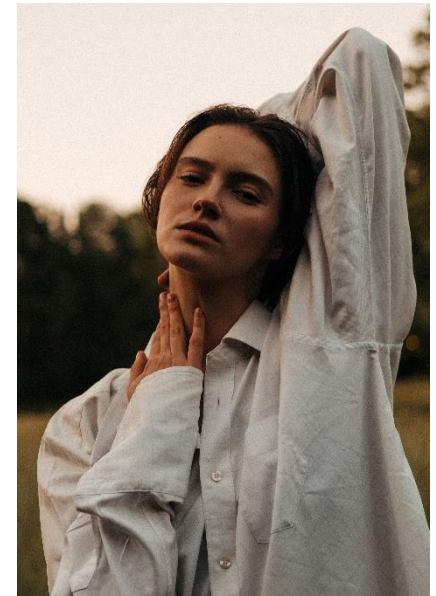

AL MODELS

버짓
BIRGIT
Estonia | 7/18-8/31

Height 179

Size 30.5-23-35

Shoes 250-255

Earring L:1 R:1

Tattoo X

Underwear/Swimwear O / O

Eyes Green Grey

Hair Brown