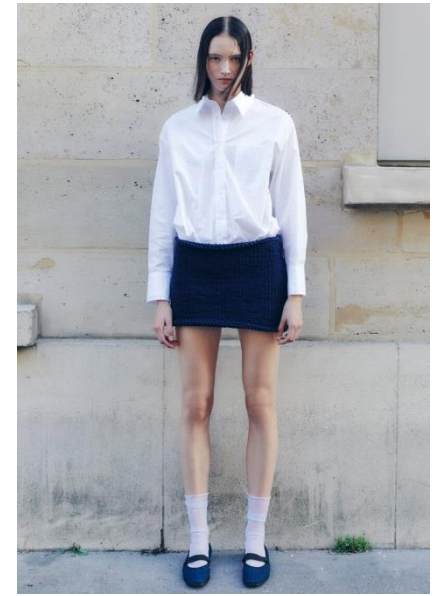

AL MODELS

버짓
BIRGIT
Estonia | 7/18-8/31

Height 179

Size 30.5-23-35

Shoes 250-255

Earring L:1 R:1

Tattoo X

Underwear/Swimwear O / O

Eyes Green Grey

Hair Brown