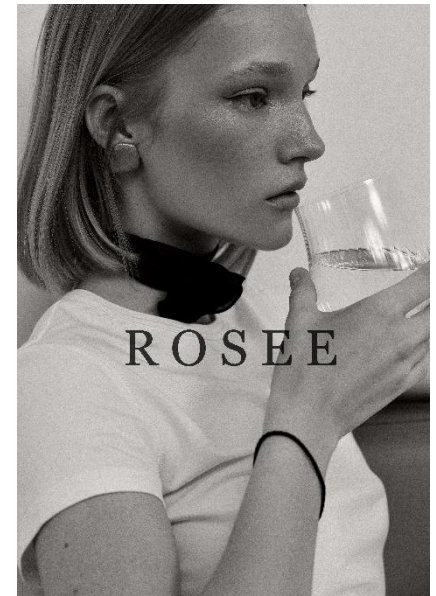

AL MODELS

밀리시아
MILISIYA
Russia | 7/9-10/5

Height 176.5

Size 31.5-23.5-36

Shoes 265

Earring L:1 R:1

Tattoo O

Underwear/Swimwear O / O