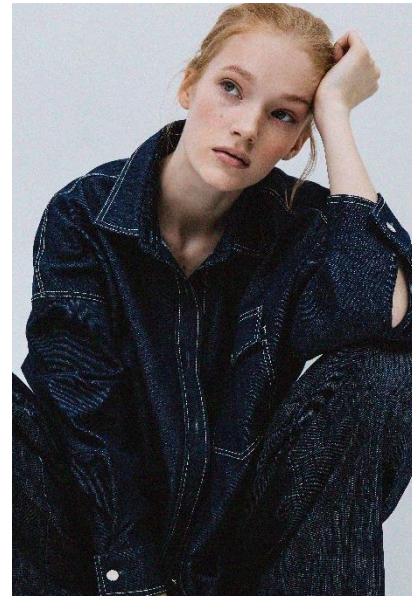

AL MODELS

밀리시아
MILISIYA
Russia | 7/9-10/5

Height 176.5

Size 31.5-23.5-36

Shoes 265

Earring L:1 R:1

Tattoo O

Underwear/Swimwear O / O

Eyes Blue Green

Hair Blonde