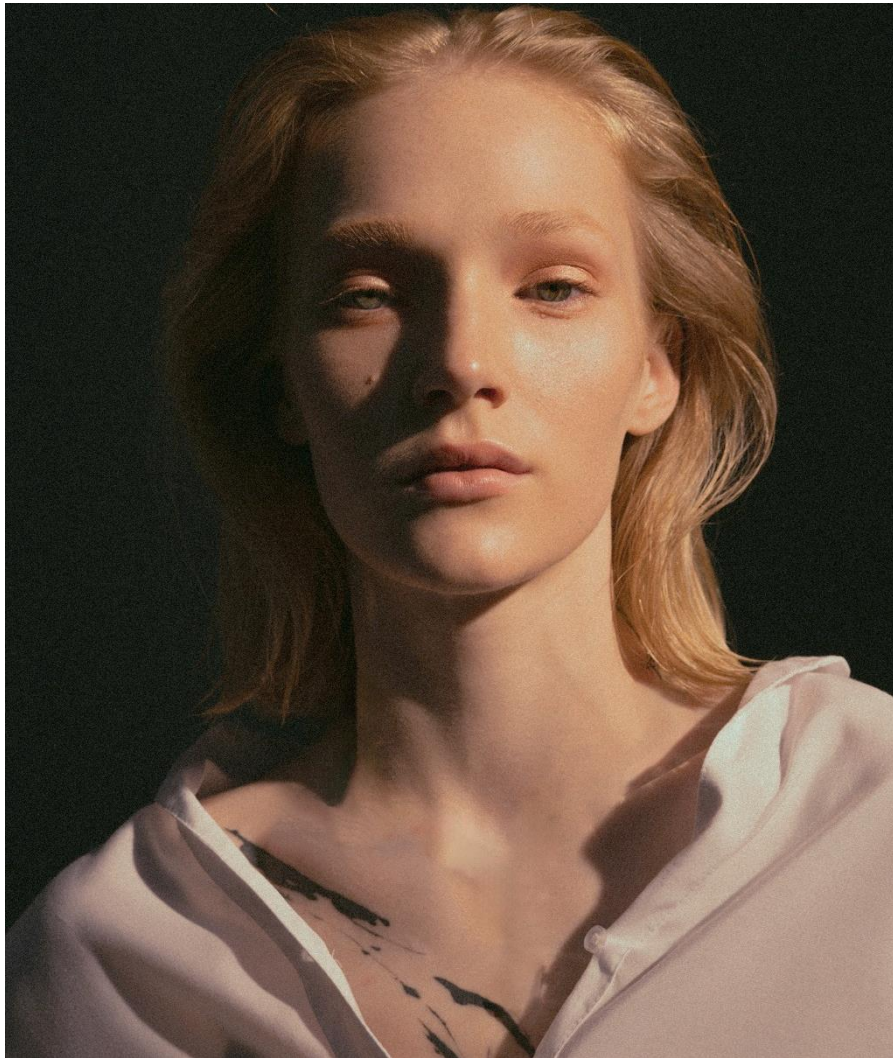

AL MODELS

밀리시아
MILISIYA
Russia | 7/9-10/5

Height 176.5

Size 31.5-23.5-36

Shoes 265

Earring L:1 R:1

Tattoo O

Underwear/Swimwear O / O

Eyes Blue Green

Hair Blonde