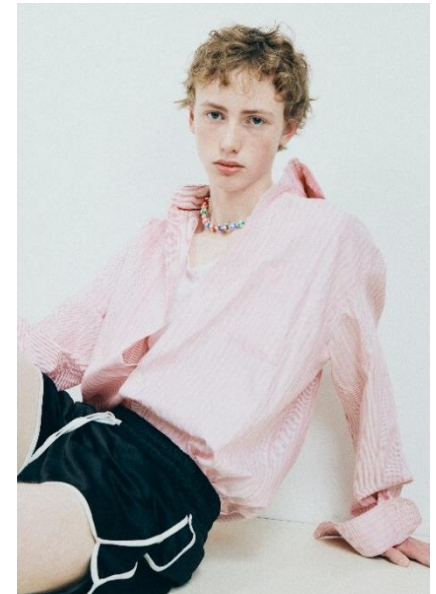

# AL MODELS

맷  
**MATS**

Sweden | 7/18-9/7

**Height** 183

**Size** 31-27-35

**Shoes** 270-275

**Earring** X

**Tattoo** X

**Underwear/Swimwear** X / O

**Eyes** Blue

**Hair** Blonde

02-2155-2599.1495