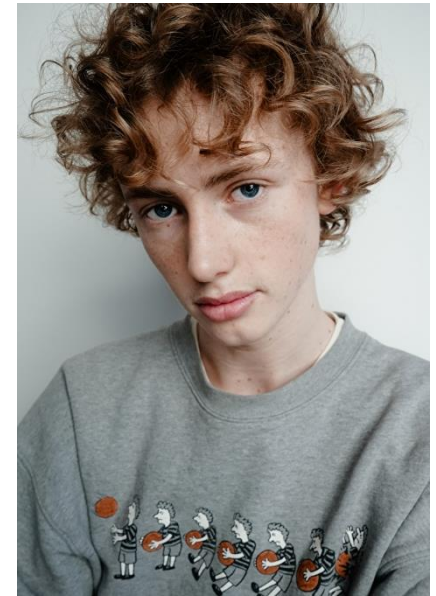

# AL MODELS

맷  
**MATS**

Sweden | 7/18-9/7

**Height** 183

**Size** 31-27-35

**Shoes** 270-275

**Earring** X

**Tattoo** X

**Underwear/Swimwear** X / O

**Eyes** Blue

**Hair** Blonde

02-2155-2599.1495