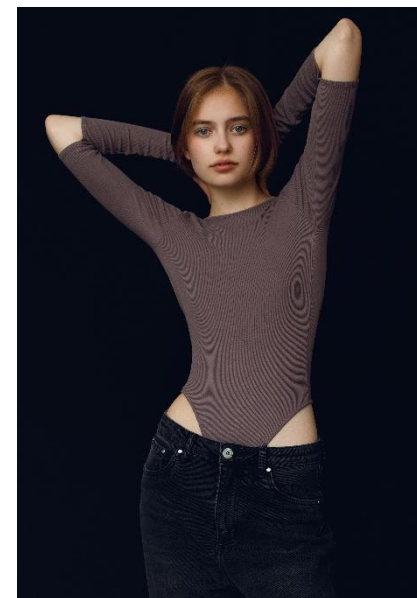

AL MODELS

루카

LUKA

Lithuania | 7/4-9/4

Height 174.5

Size 30-26-35

Shoes 240

Earring L:1 R:1

Tattoo X

Underwear/Swimwear X / X

Eyes Blue

Hair Dark Blonde