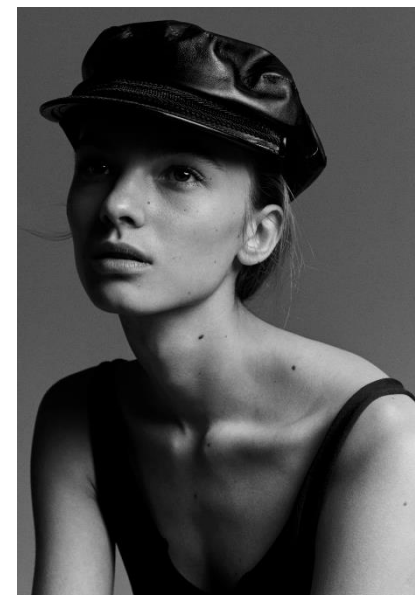

AL MODELS

루스
LUSE
Russia | 7/7-9/3

Height 172

Size 29.5-24-33

Shoes 250

Earring L:1 R:2

Tattoo O

Underwear/Swimwear O / O

Eyes Brown

Hair Blonde