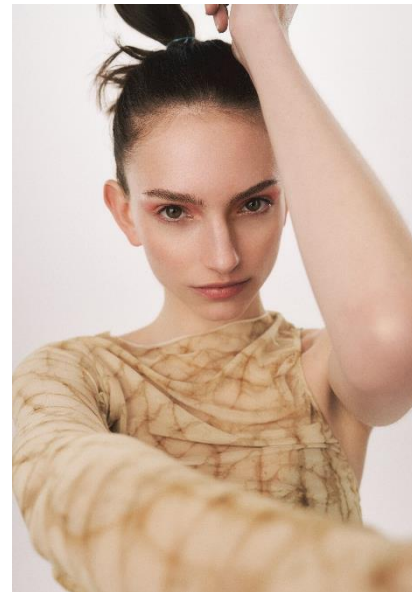

# AL MODELS

로레나  
**LORENA**  
Germany | 7/1-7/30

**Height** 178

**Size** 32-23.5-35.5

**Shoes** 260

**Earring** L:1 R:1

**Tattoo** O

**Underwear/Swimwear** O / O

**Eyes** Hazel

**Hair** Brown