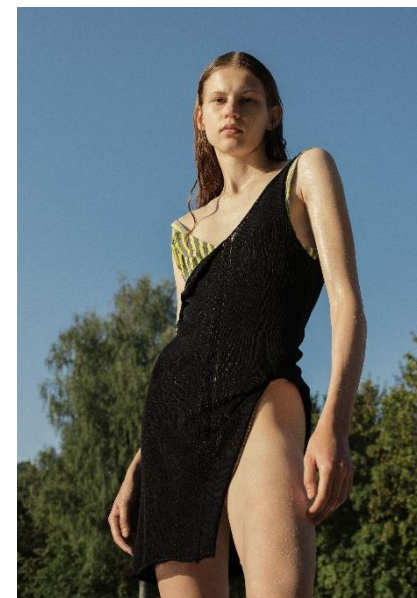

AL MODELS

라스마

LASMA

Latvia | 7/23-10/19

Height 176.5

Size 30-25-34

Shoes 250-255

Earring L:1 R:1

Tattoo X

Underwear/Swimwear X / O

Eyes Brown

Hair Light Brown