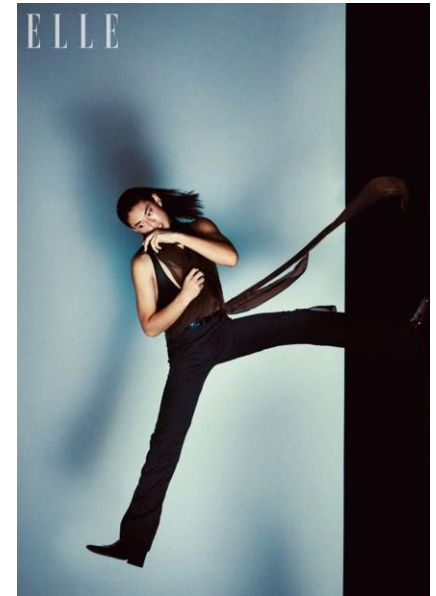

# AL MODELS

데이빗  
**DAVID**  
China | 7/8-10/5

**Height** 177

**Size** 35-30.5-37.5

**Shoes** 270

**Earring** L:1

**Tattoo** X

**Underwear/Swimwear** O / O

**Eyes** Brown

**Hair** Black