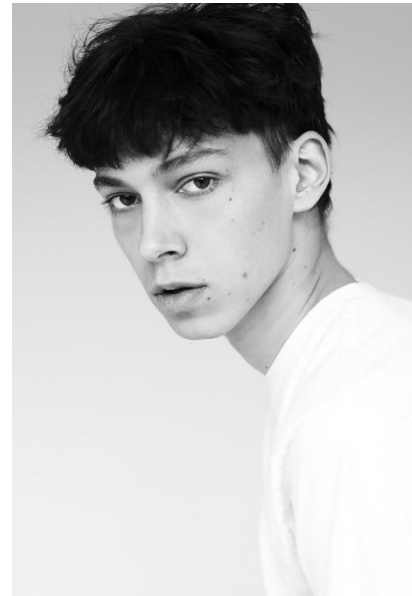

AL MODELS

파올로
PAOLO
Canada | 7/1-8/28

Height 183
Size 36-30-31
Shoes 285

Earring X
Tattoo O
Underwear/Swimwear O / O

Eyes Brown
Hair Brown