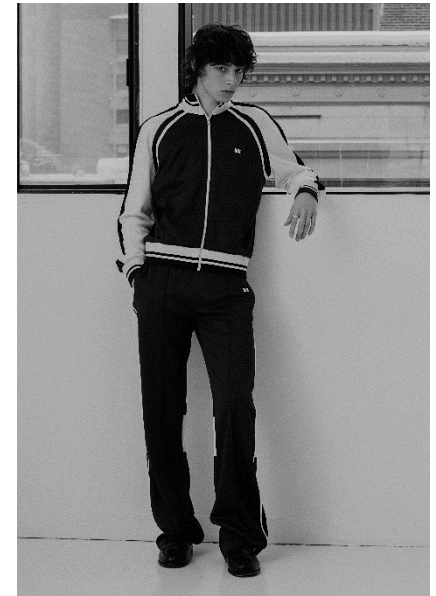

AL MODELS

파올로
PAOLO
Canada | 7/1-8/28

Height 183
Size 36-30-31
Shoes 285

Earring X
Tattoo O
Underwear/Swimwear O / O

Eyes Brown
Hair Brown