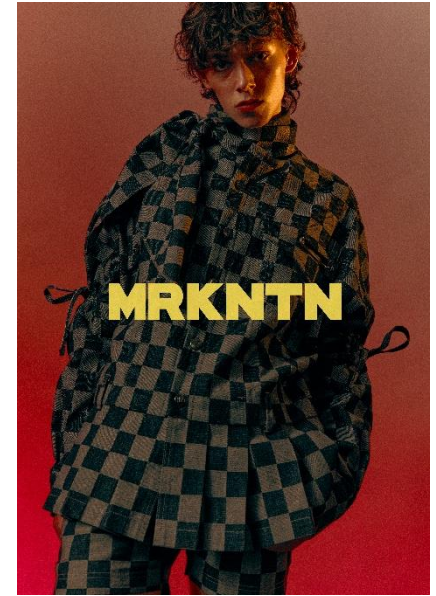

AL MODELS

파올로
PAOLO
Canada | 7/1-8/28

Height 183
Size 36-30-31
Shoes 285

Earring X
Tattoo O
Underwear/Swimwear O / O

Eyes Brown
Hair Brown