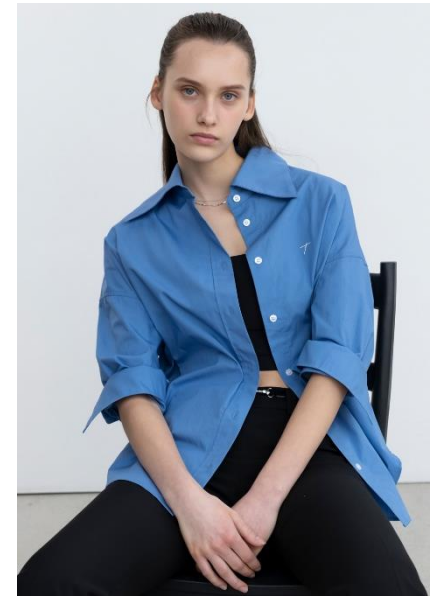

AL MODELS

비아트리스
BEATRICE
Latvia | 6/19-8/16

Height 174

Size 32-23-35.5

Shoes 250-255

Earring L:1 R:1

Tattoo X

Underwear/Swimwear O / O

Eyes Blue

Hair Blonde