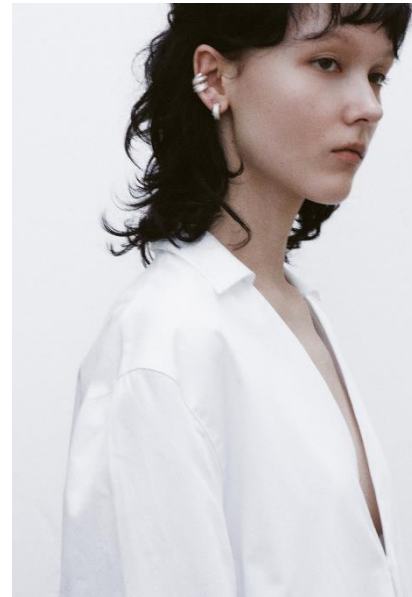

# AL MODELS

마야 T  
**MAJA T**  
Poland | 6/17-8/14

**Height** 168.5

**Size** 30.5-22.5-35

**Shoes** 255

**Earring** L:2 R:4

**Tattoo** O

**Underwear/Swimwear** O / O

**Eyes** Light Brown

**Hair** Black