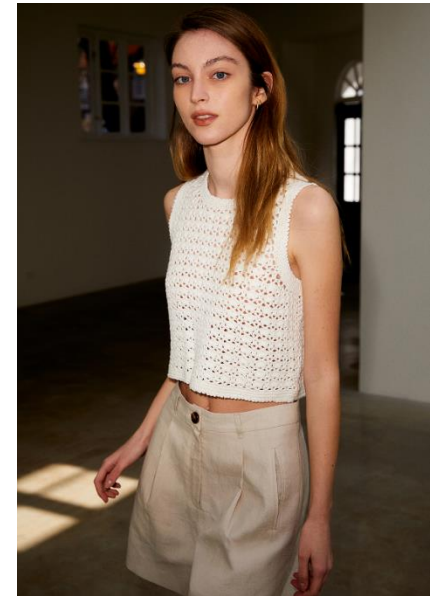

AL MODELS

클레멘스
CLEMENCE
France | 2/26-5/24

Height 171

Size 30.5-23-33

Shoes 250

Earring L:3 R:2

Tattoo X

Underwear/Swimwear X / O

Eyes Blue Gray

Hair Dark Blonde