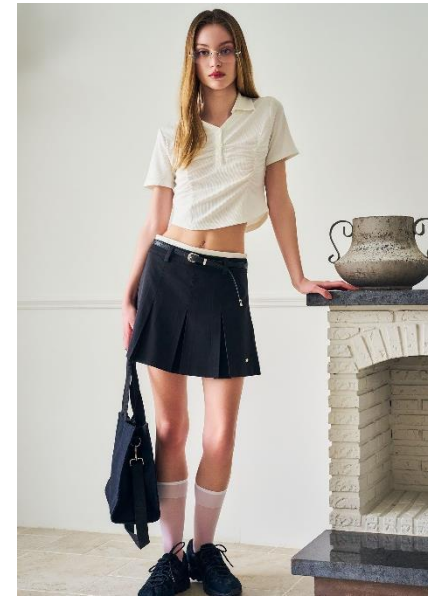

AL MODELS

클레멘스
CLEMENCE
France | 2/26-5/24

Height 171

Size 30.5-23-33

Shoes 250

Earring L:3 R:2

Tattoo X

Underwear/Swimwear X / O

Eyes Blue Gray

Hair Dark Blonde