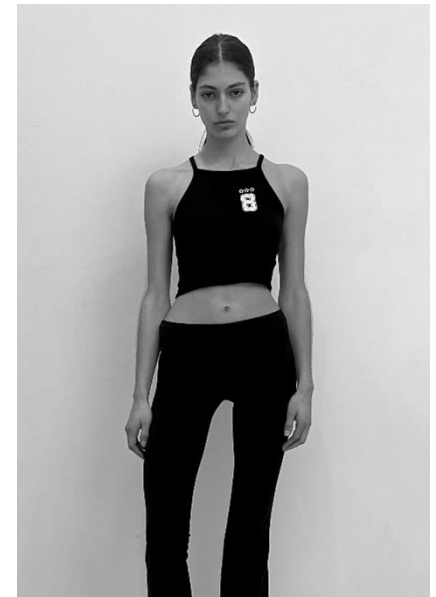

AL MODELS

케이티

KATY

Netherlands | 5/8-8/3

Height 174

Size 31-23-35

Shoes 250

Earring L:1 R:1

Tattoo X

Underwear/Swimwear O / O

Eyes Brown

Hair Brown