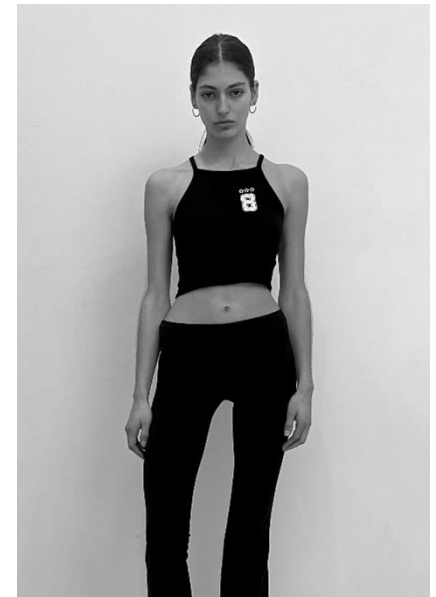

AL MODELS

케이티

KATY

Netherlands | 5/8-8/3

Height 170

Size 31.5-24-35

Shoes 250

Earring L:1 R:1

Tattoo X

Underwear/Swimwear O / O

Eyes Brown

Hair Brown