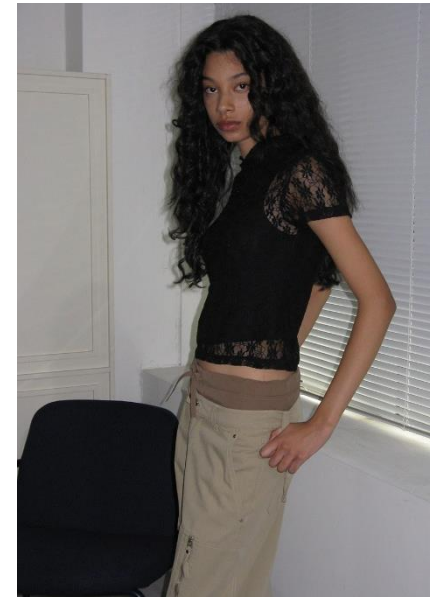

AL MODELS

카밀레
CAMILE
Brazil | 3/11-6/6

Height 178.5
Size 30-24-35
Shoes 260

Earring L:1 R:1
Tattoo X
Underwear/Swimwear O / O

Eyes Black
Hair Dark Brown