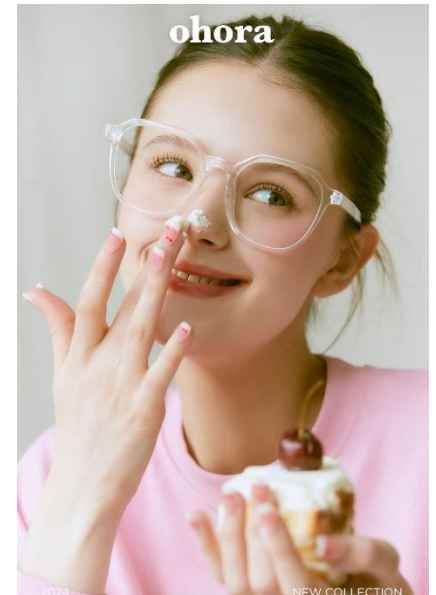

AL MODELS

엘리
YELY

Ukraine | 3/22-6/18

Height 170.5

Size 31-24-35

Shoes 245

Earring L:1 R:1

Tattoo X

Underwear/Swimwear O / O

Eyes Dark Brown

Hair Dark Brown