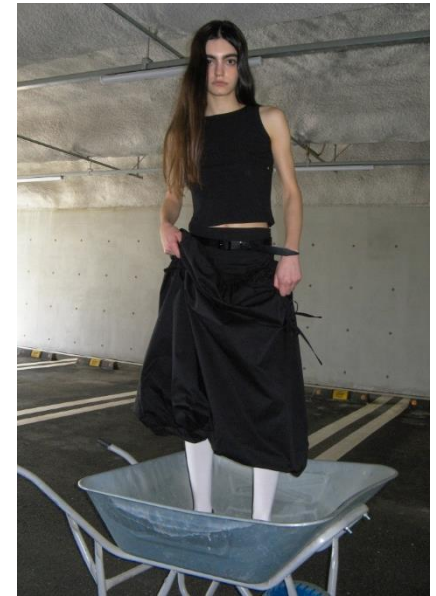

AL MODELS

엔 호 아

AINHOA

Spain | 3/29-6/25

Height 175

Size 31-24-34

Shoes 255

Earring L:1 R:1

Tattoo X

Underwear/Swimwear O / O

Eyes Dark Brown

Hair Dark Brown