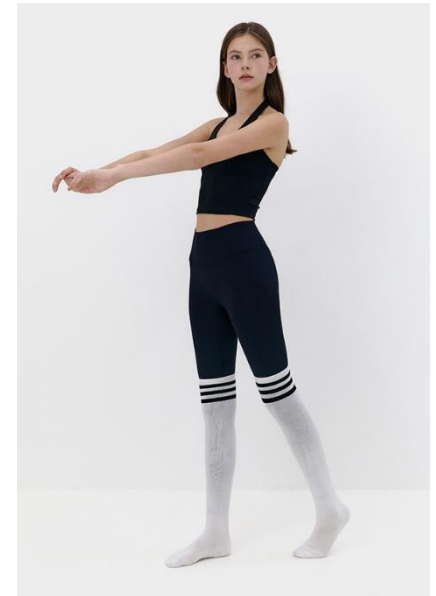

AL MODELS

에밀리 M
EMILY M
Brazil | 3/18-6/13

Height 172
Size 30-24-34
Shoes 255

Earring L:2 R:2
Tattoo X
Underwear/Swimwear X / O

Eyes Blue Grey
Hair Brown