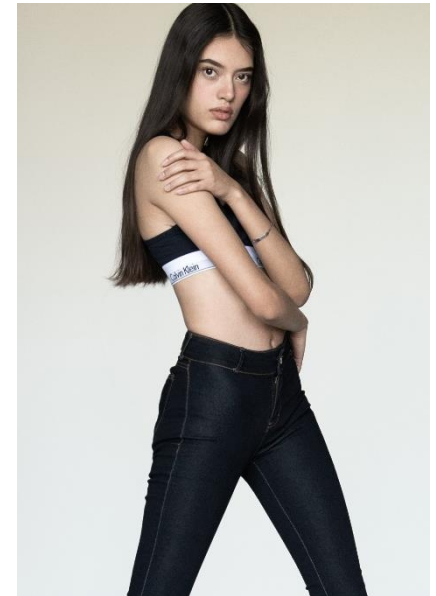

AL MODELS

세 이 디
CEIDY

Mexico | 3/8-6/4

Height 172.5

Size 30-24-35

Shoes 250

Earring L:1 R:1

Tattoo X

Underwear/Swimwear O / O

Eyes Brown

Hair Dark Brown