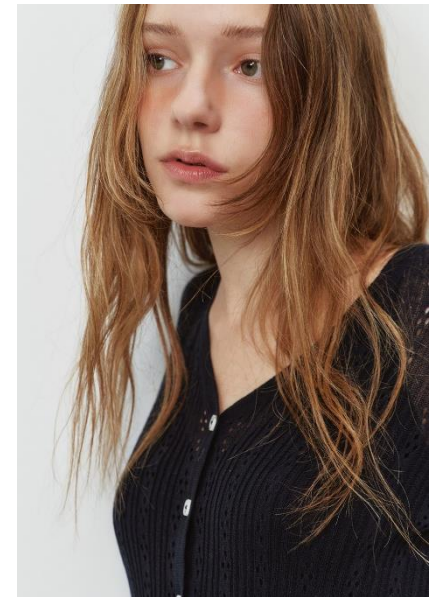

AL MODELS

레오니
LEONI

Germany | 3/19 - 5/30

Height 174

Size 30-23-34.5

Shoes 250

Earring L:3 R:3

Tattoo X

Underwear/Swimwear O / O

Eyes Green Brown

Hair Blonde