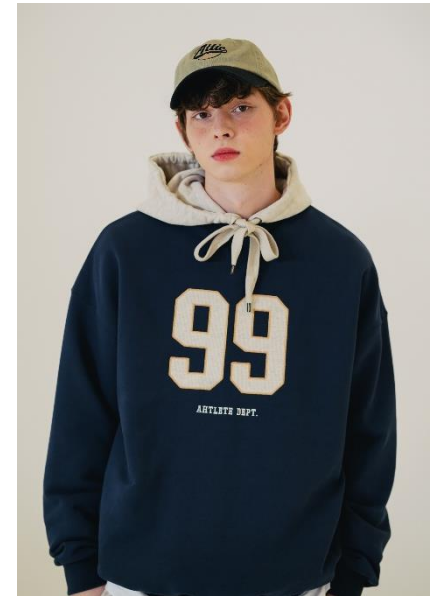

AL MODELS

키릴D
KIRILL D
Russia | 4/9-7/7

Height 189

Size 33.5-26-37

Shoes 290

Earring L:1

Tattoo X

Underwear/Swimwear O / O

Eyes Brown

Hair Dark Blond