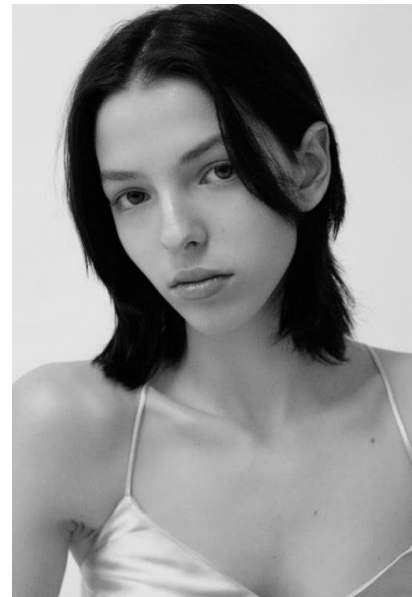

AL MODELS

올하P
OLHA P
Ukraine | 4/1-5/29

Height 178
Size 32-23-36
Shoes 250

Earring L:1 R:1
Tattoo X
Underwear/Swimwear O / O

Eyes Brown
Hair Black