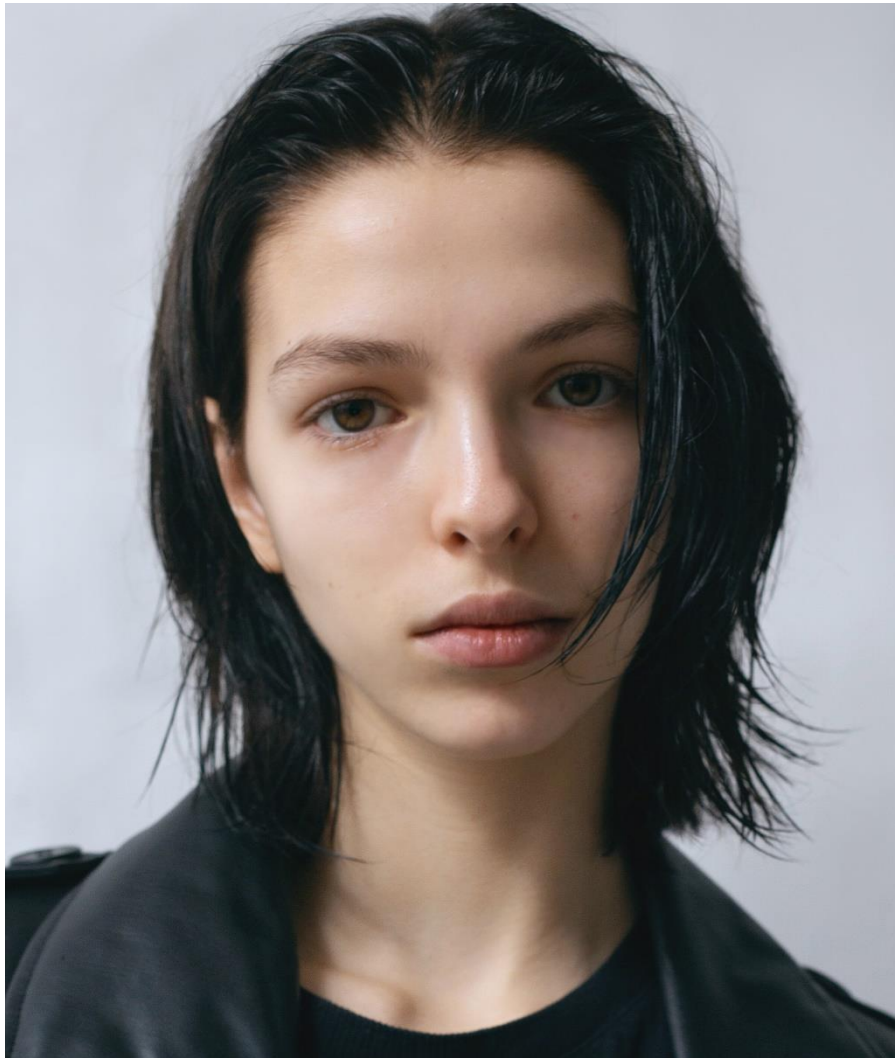

AL MODELS

올하P
OLHA P
Ukraine | 4/1-5/29

Height 178
Size 32-23-36
Shoes 250

Earring L:1 R:1
Tattoo X
Underwear/Swimwear O / O

Eyes Brown
Hair Black