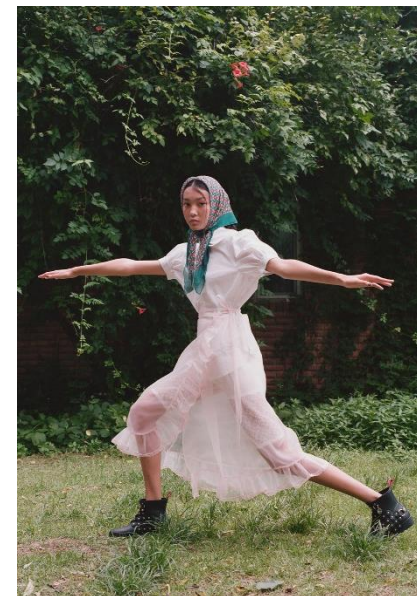

AL MODELS

야스민
YASMIN
Kazakhstan | 4/27-7/25

Height 181
Size 32.5-25-36
Shoes 255

Earring L:1 R:1
Tattoo X
Underwear/Swimwear X / X

Eyes Black
Hair Black