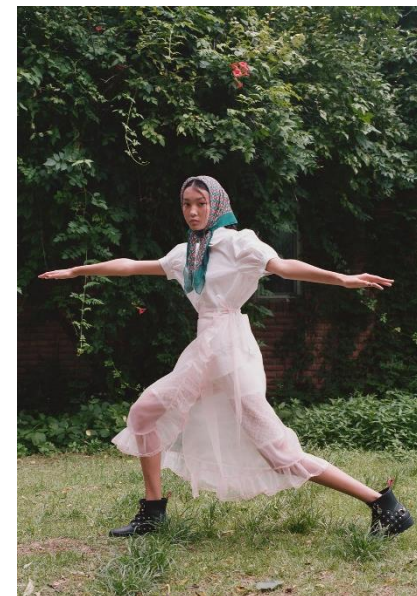

AL MODELS

야스민
YASMIN
Kazakhstan | 4/27-7/25

Height 182.5
Size 32.5-25-36
Shoes 255

Earring L:1 R:1
Tattoo X
Underwear/Swimwear X / X

Eyes Black
Hair Black