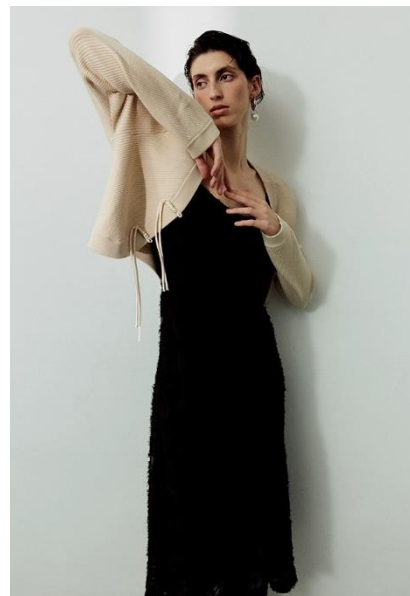

AL MODELS

엘리

ALY

Russia | 1/29-4/27

Height 175

Size 32-23-34

Shoes 250

Earring L:2 R:3

Tattoo O

Underwear/Swimwear O / O

Eyes Brown

Hair Brown