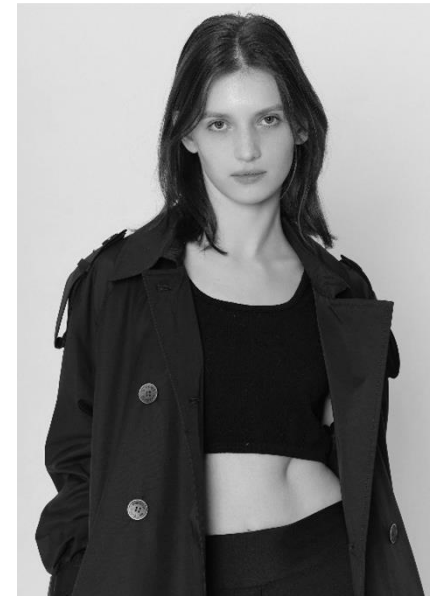

AL MODELS

시로
SHIRO

Kazakhstan | 4월 중순 활동예정

Height 170

Size 33-23.5-35.5

Shoes 235

Earring L:1 R:1

Tattoo O

Underwear/Swimwear X / O

Eyes Gray

Hair Brown