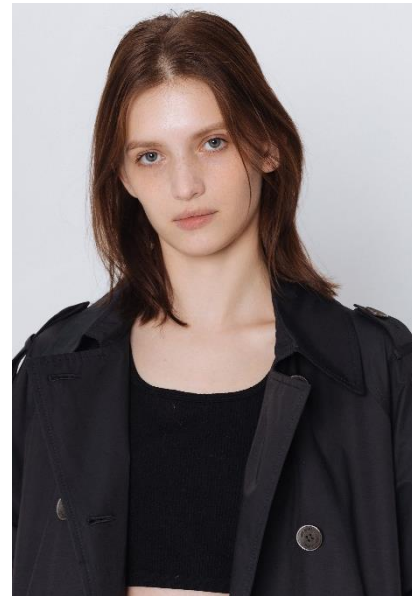

AL MODELS

시로
SHIRO

Kazakhstan | 4월 중순 활동예정

Height 170

Size 33-23.5-35.5

Shoes 235

Earring L:1 R:1

Tattoo O

Underwear/Swimwear X / O

Eyes Gray

Hair Brown