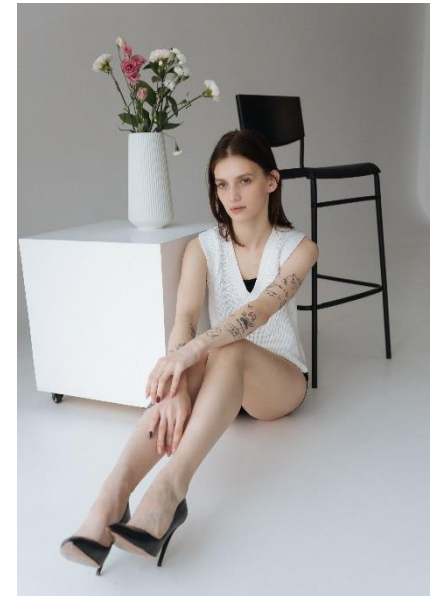

AL MODELS

시로
SHIRO

Kazakhstan | 4월 중순 활동예정

Height 170

Size 33-23.5-35.5

Shoes 235

Earring L:1 R:1

Tattoo O

Underwear/Swimwear X / O

Eyes Gray

Hair Brown