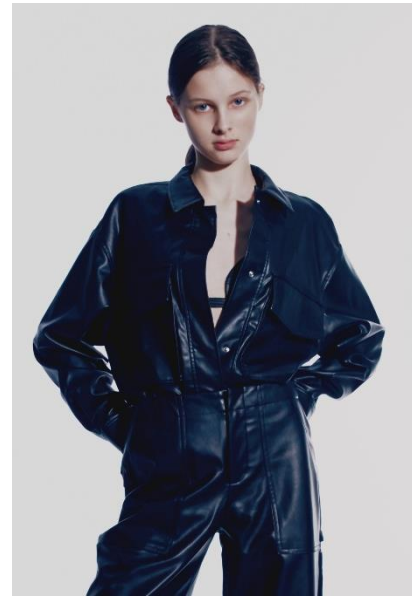

AL MODELS

소피아C
SOFIA C
Ukraine | 4/1-5/29

Height 175
Size 31-23-36
Shoes 250

Earring L:1 R:1
Tattoo X
Underwear/Swimwear O / O

Eyes Blue Grey
Hair Brown