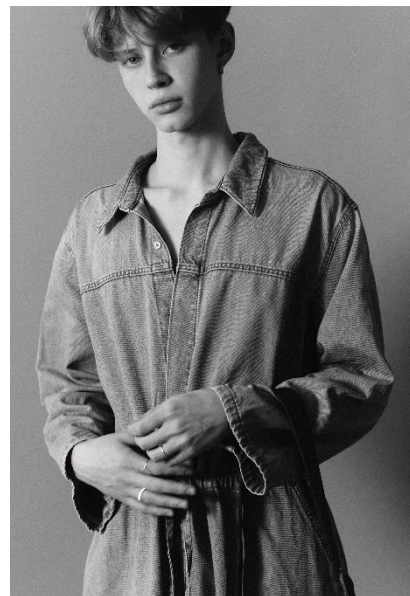

AL MODELS

베스타
VESTA
Russia | 2/13-5/6

Height 182
Size 33-25-36
Shoes 280

Earring L:1 R:1
Tattoo X
Underwear/Swimwear O / O

Eyes Blue Green
Hair Blond