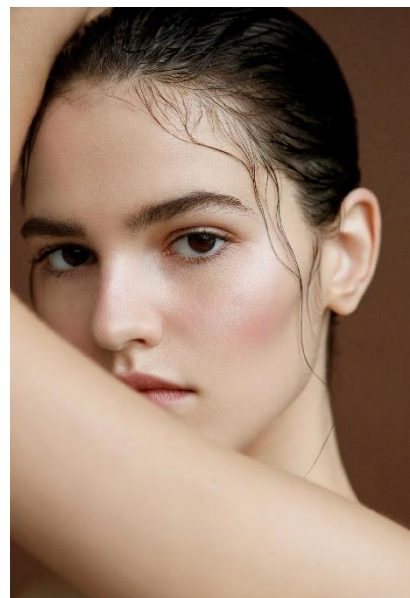

AL MODELS

겔라
GELA

Russia | 2/22-4/28

Height 176

Size 31-23-36

Shoes 255

Earring L:2 R:1

Tattoo X

Underwear/Swimwear O / O

Eyes Brown

Hair Dark Brown