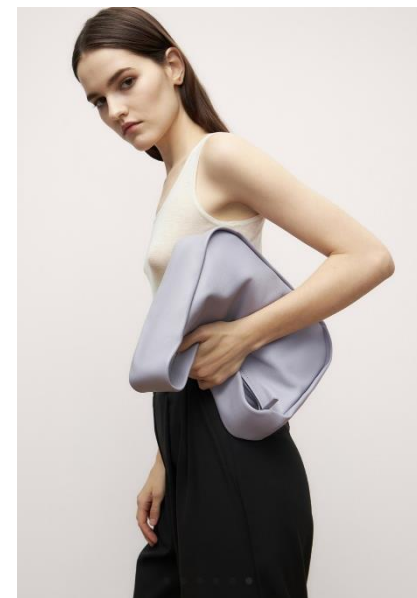

AL MODELS

겔라
GELA

Russia | 2/22-4/28

Height 176

Size 31-23-36

Shoes 255

Earring L:2 R:1

Tattoo X

Underwear/Swimwear O / O

Eyes Brown

Hair Dark Brown