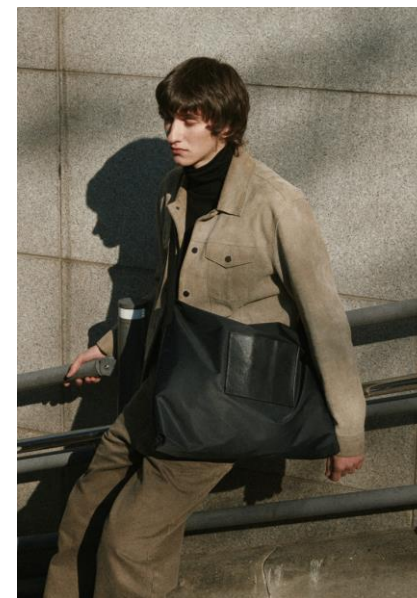

AL MODELS

루슬란
RUSLAN
Russia | 2/13-5/11

Height 185.5
Size 35-29-37
Shoes 275-280

Earring X
Tattoo X
Underwear/Swimwear O / O

Eyes Brown
Hair Brown