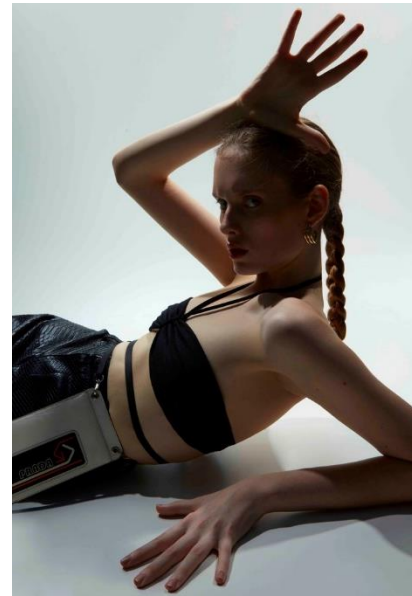

AL MODELS

아 나 R
ANA R
Brazil | 4/23-7/19

Height 175

Size 33-23.5-35

Shoes 255-260

Earring L:1 R:1

Tattoo X

Underwear/Swimwear O / O

Eyes Brown

Hair Blonde