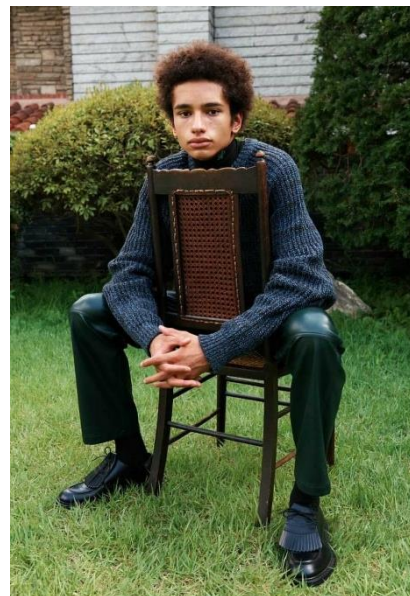

AL MODELS

쿠 바
KUBA

Poland | 3/10-6/6

Height 184

Size 36-29-37

Shoes 285

Earring L:1 R:1

Tattoo O