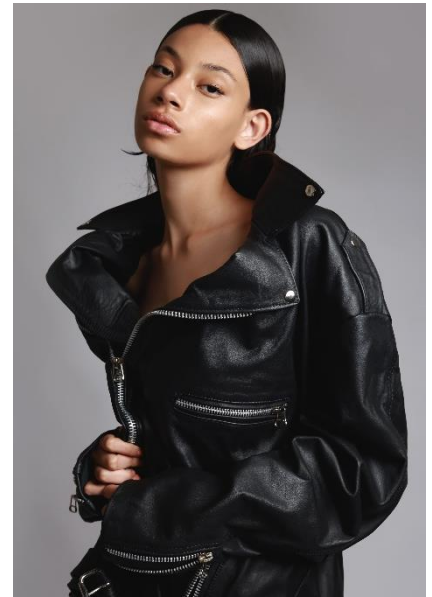

AL MODELS

카밀레
CAMILE
Brazil | 3/11-6/6

Height 178.5
Size 30-24-35
Shoes 260

Earring L:1 R:1
Tattoo X
Underwear/Swimwear O / O

Eyes Black
Hair Dark Brown