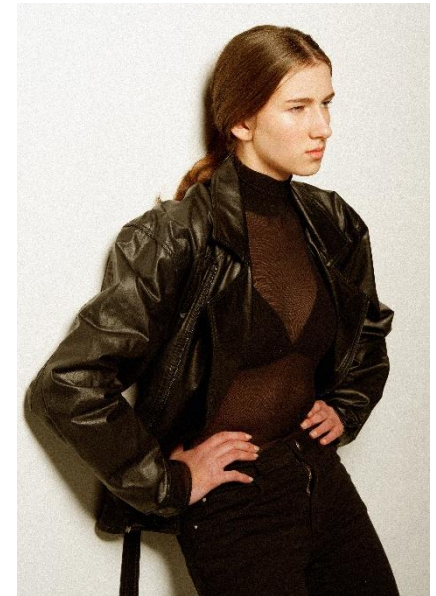

AL MODELS

에블린
EVELYN
Brazil | 3/18-6/13

Height 170.5
Size 32-24-35
Shoes 245

Earring L:2 R:2
Tattoo X
Underwear/Swimwear O / O

Eyes Green
Hair Brown