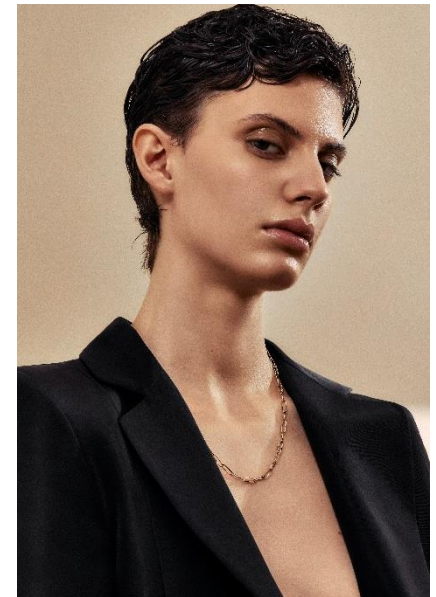

AL MODELS

애 니 타
ANITA
Italy | 3/7-6/2

Height 174.5
Size 33-25-35
Shoes 250-255

Earring L:1 R:1
Tattoo O
Underwear/Swimwear O / O

Eyes Brown
Hair Dark Brown