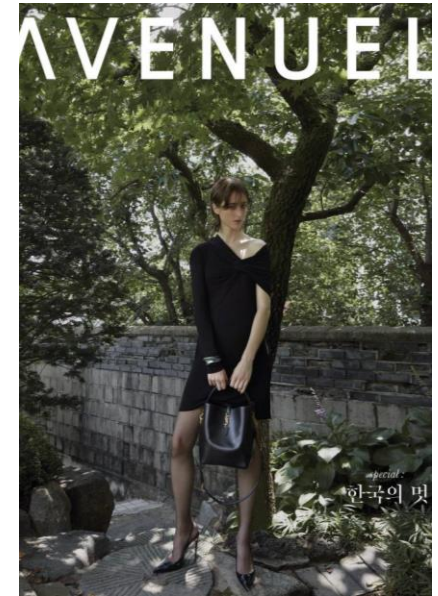

AL MODELS

캐트
KAT

Russia | 2/12-5/10

Height 178.5
Size 31-25-35
Shoes 255-260

Earring L:1 R:1
Tattoo X
Underwear/Swimwear O / O

Eyes Green Brown
Hair Brown