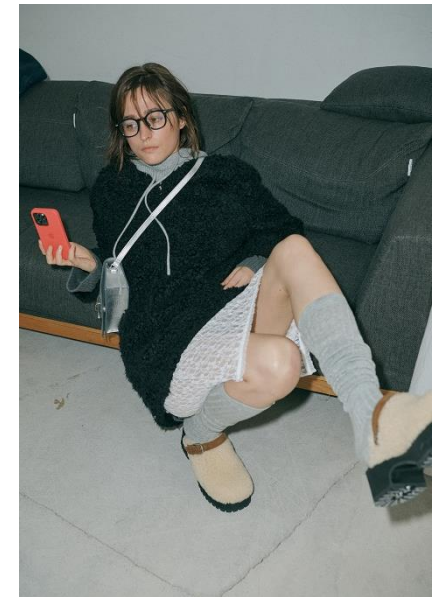

AL MODELS

캐트
KAT

Russia | 2/12-5/10

Height 178.5
Size 31-25-35
Shoes 255-260

Earring L:1 R:1
Tattoo X
Underwear/Swimwear O / O

Eyes Green Brown
Hair Brown