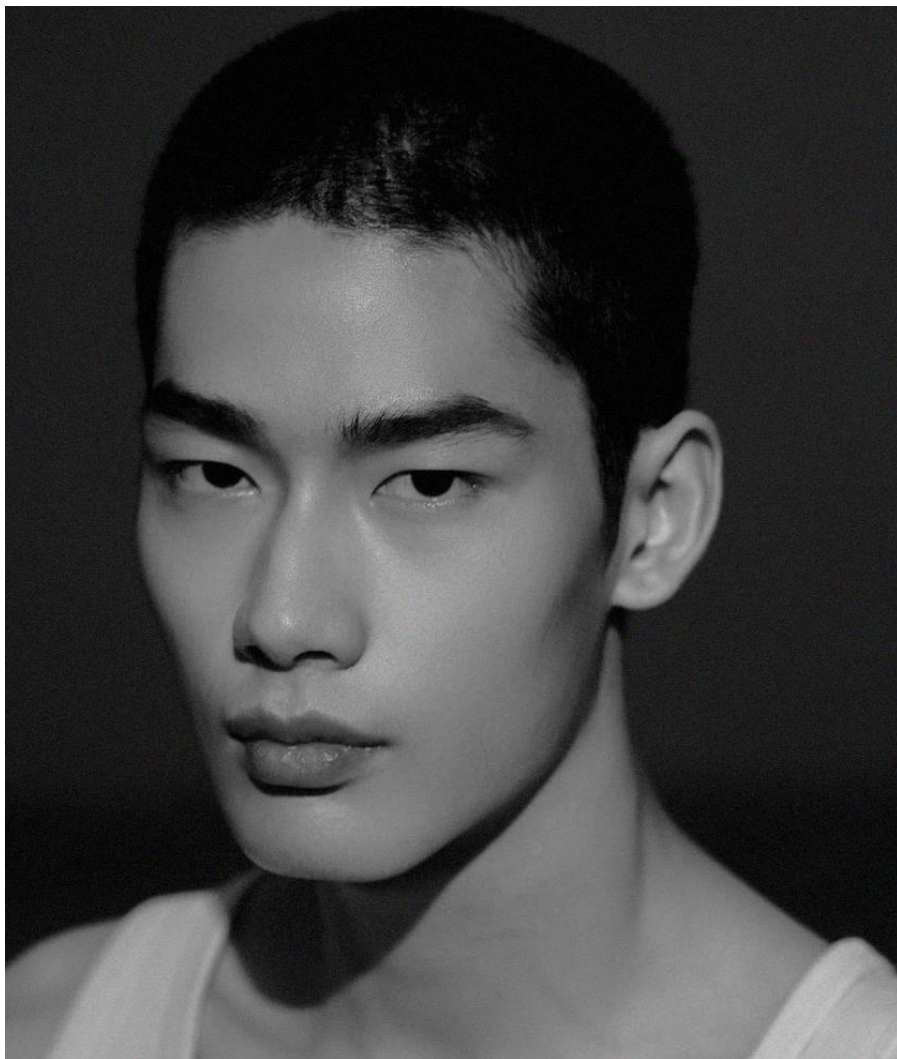

AL MODELS

지안
ZI YANG

China | 1/2-3/30

Height 178.5

Size 33-28-35

Shoes 270-275

Earring L:1

Tattoo X

Underwear/Swimwear X / X

Eyes Black

Hair Black