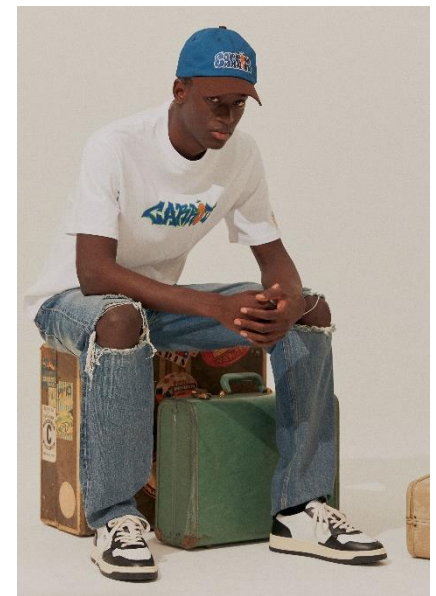

AL MODELS

일 데 폰 소

ILDEFONSO

Guinea Bissau | 1/11-4/8

Height 185

Size 30-28-35

Shoes 270

Earring L:1 R:1

Tattoo X

Underwear/Swimwear X / O

Eyes Dark Brown

Hair Black