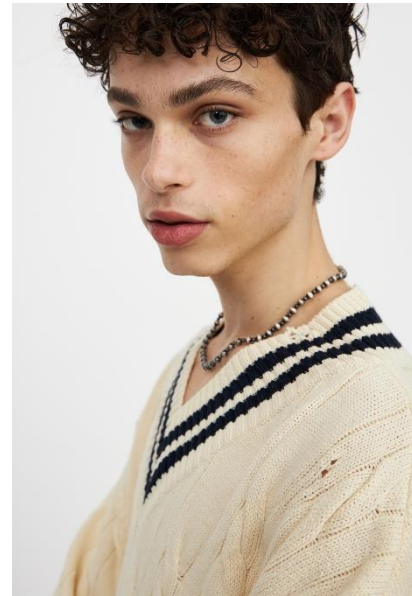

AL MODELS

유리
URI

Israel | 12/19 - 3/10

Height 185

Size 34-28-36

Shoes 290-295

Earring L:1 R:1

Tattoo O

Underwear/Swimwear O / O

Eyes Blue

Hair Dark brown