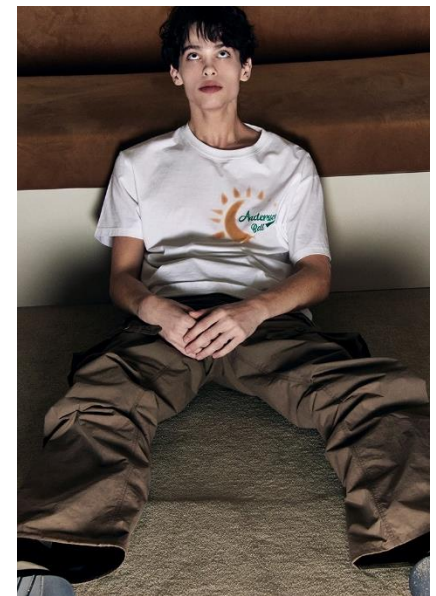

AL MODELS

유리
URI

Israel | 12/19 - 3/10

Height 185

Size 34-28-36

Shoes 290-295

Earring L:1 R:1

Tattoo O

Underwear/Swimwear O / O

Eyes Blue

Hair Dark brown