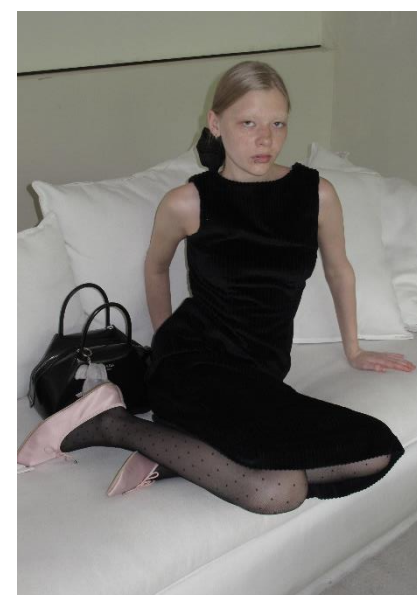

AL MODELS

에 바
EVA

Russia | 2/5-5/3

Height 169

Size 31-24-35

Shoes 255

Earring L:2 R:1

Tattoo O

Underwear/Swimwear O / O

Eyes Green

Hair Blond