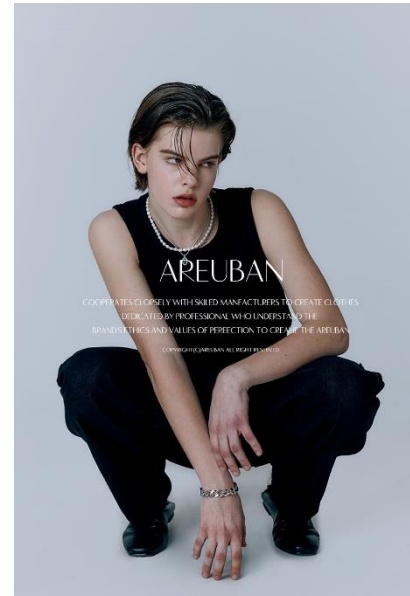

# AL MODELS

바텍  
**BARTEK**  
Poland | 2/1-3/30

Height 186

Size 34-27-36

Shoes 290-295

Earring X

Tattoo X

Underwear/Swimwear O / O

Eyes Green Brown

Hair Brown