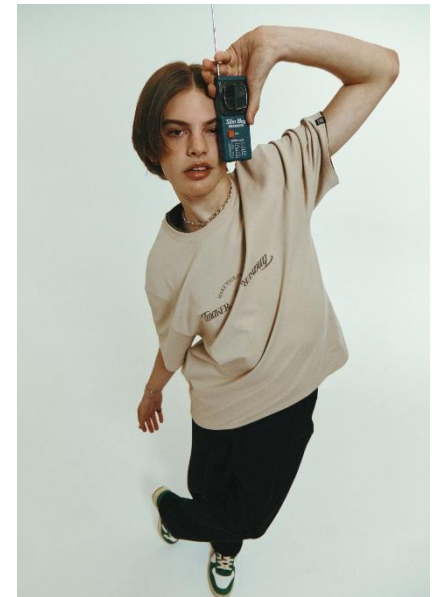

# AL MODELS

바텍  
**BARTEK**  
Poland | 2/1-3/30

Height 186

Size 34-27-36

Shoes 290-295

Earring X

Tattoo X

Underwear/Swimwear O / O

Eyes Green Brown

Hair Brown