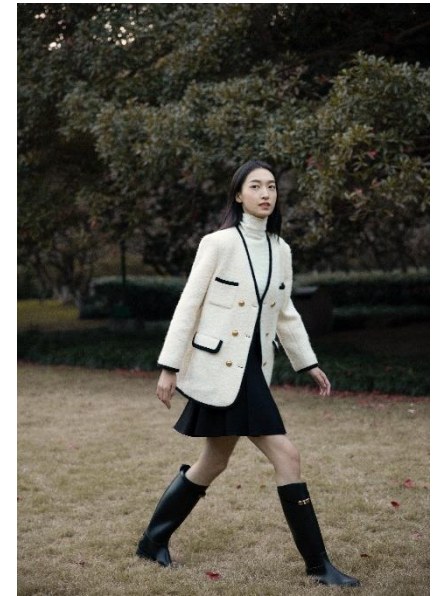

AL MODELS

레비나
LEVINA
China | 2/15-4/14

Height 173
Size 30-24-35
Shoes 240-245

Earring L:1 R:1
Tattoo X
Underwear/Swimwear X / X

Eyes Brown
Hair Black