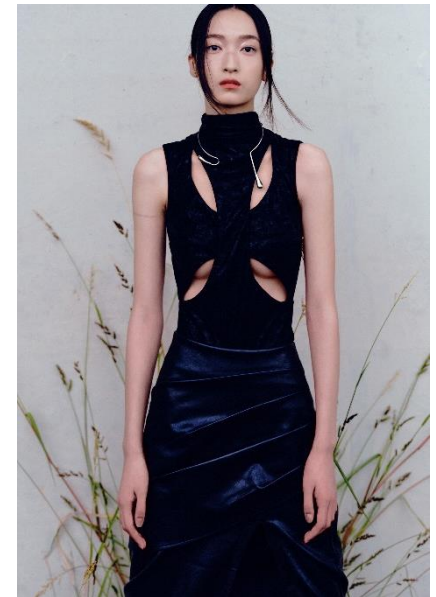

AL MODELS

레비나
LEVINA
China | 2/15-4/14

Height 173
Size 30-24-35
Shoes 240-245

Earring L:1 R:1
Tattoo X
Underwear/Swimwear X / X

Eyes Brown
Hair Black