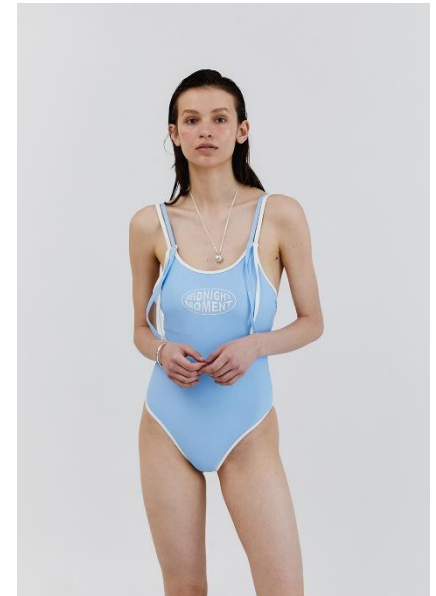

AL MODELS

나탈리
NATALIE
Poland | 2/19-4/17

Height 177
Size 31-25-35
Shoes 255

Earring L:1 R:1
Tattoo X
Underwear/Swimwear O / O

Eyes Brown
Hair Brown